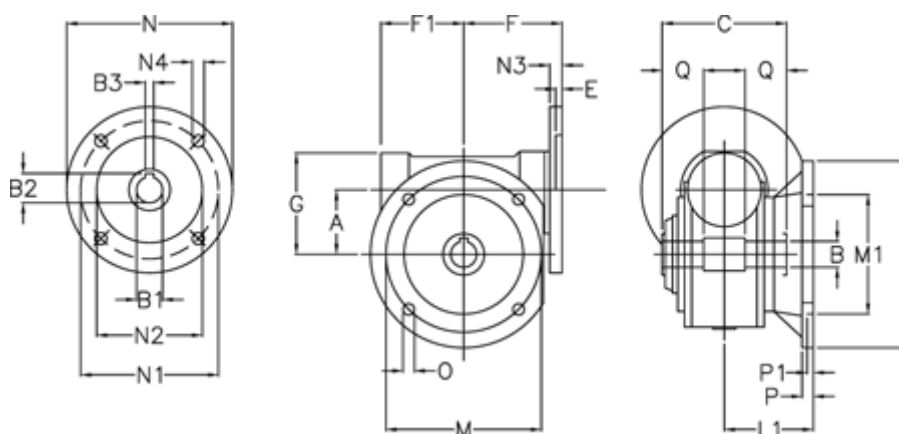

Data Sheet

Article number: 390213001054510

Description: Worm gear
VF 130-FC2-10-112B5, without lubrication

Measures

| | | | | | |
|----|---------|----|---------|----|--------|
| A | = 130 | F1 | = 154 | N2 | = 180 |
| B | = 45 H7 | G | = 195 | N3 | = 17 |
| B1 | E7 = 28 | L | = 320 | N4 | = 13 |
| B2 | = 31.3 | L1 | = 137.5 | O | = 16 |
| B3 | H9 = 8 | M | = 255 | P | = 20 |
| C | = 165 | M1 | = 180 | P1 | = 12 |
| E | = 0.5 | N | = 250 | Q | = 52.5 |
| F | = 185 | N1 | = 215 | | |